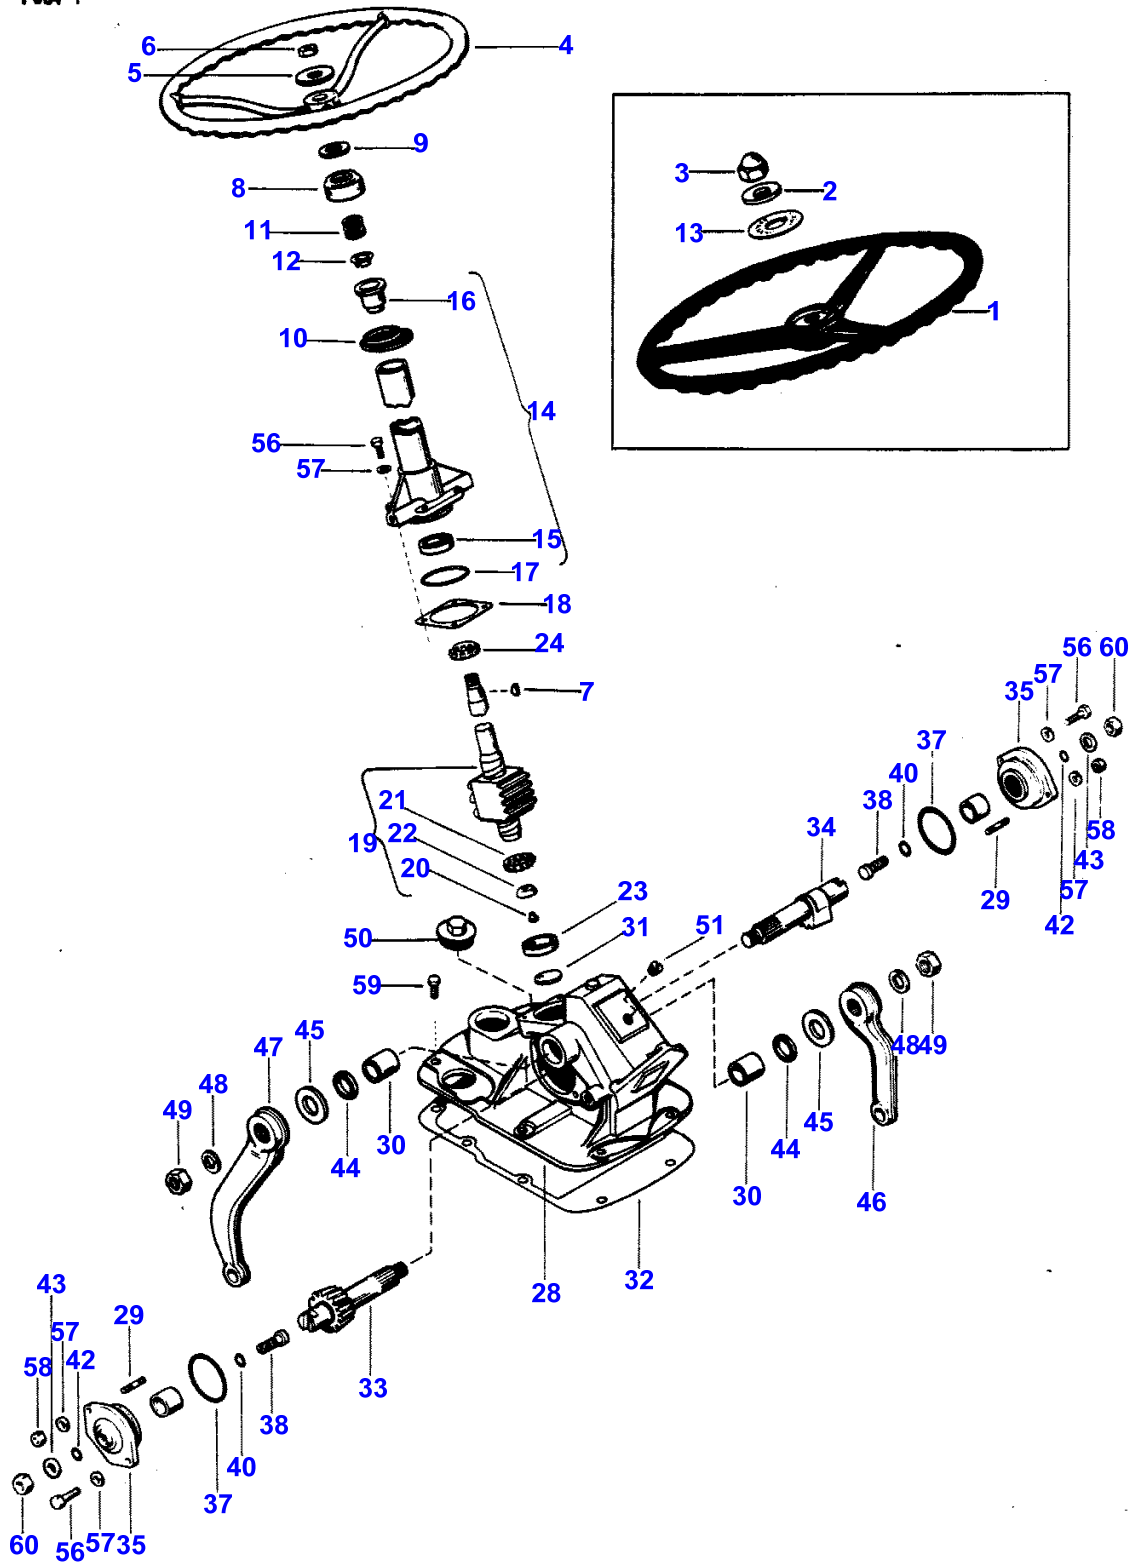

114

MANUAL STEERING GEAR

F304-1

1st Print

651 093 M93 (Issue 1) 7/66

MANUAL STEERING GEAR (STEERING WHEEL)

Item	Part Number	Qty	Description
1	180576M1	1	Wheel, Steering (Deluxe Models)
2	180577M1	1	Washer, Dome Nut Seat (21/32 x 1-27/ 32 x 3/64")
3	195592M1	1	Nut (13/16" NF, Hex.)
4	185473M1	1	Wheel, Steering (Order 180576M1) (Special Models)
5	353760X1	1	Washer (21/32 X 1-5/16 X 7/16" Flat)
6	353429X1	1	Nut (5/8" - 18 Half Hex.)
7	2951X	1	Key, Steering Wheel To Shaft (3/16 x 3/4" Woodruff)
8	182665M1	1	(A) Cap, Steering Column (15/16")
	184785M1	1	(B) Cap, Steering Column (1-7/64")
9	180573M1	1	Seal, Dust (13/16 x 1-9/16 x 3/32" Felt)
10	186627M1	1	Seal, Steering Column And Cap Seat (Rubber)
11	180572M1	1	Spring, Steering Column
12	180563M1	1	Seat, Steering Column Spring
13	183174M1	1	Emblem, Power Steering

(A) - Used Tractor Serial No. 207753 And Up.

Item	Part Number	Qty	Description
			(B) - Used Prior To Tractor Serial No. 207753.